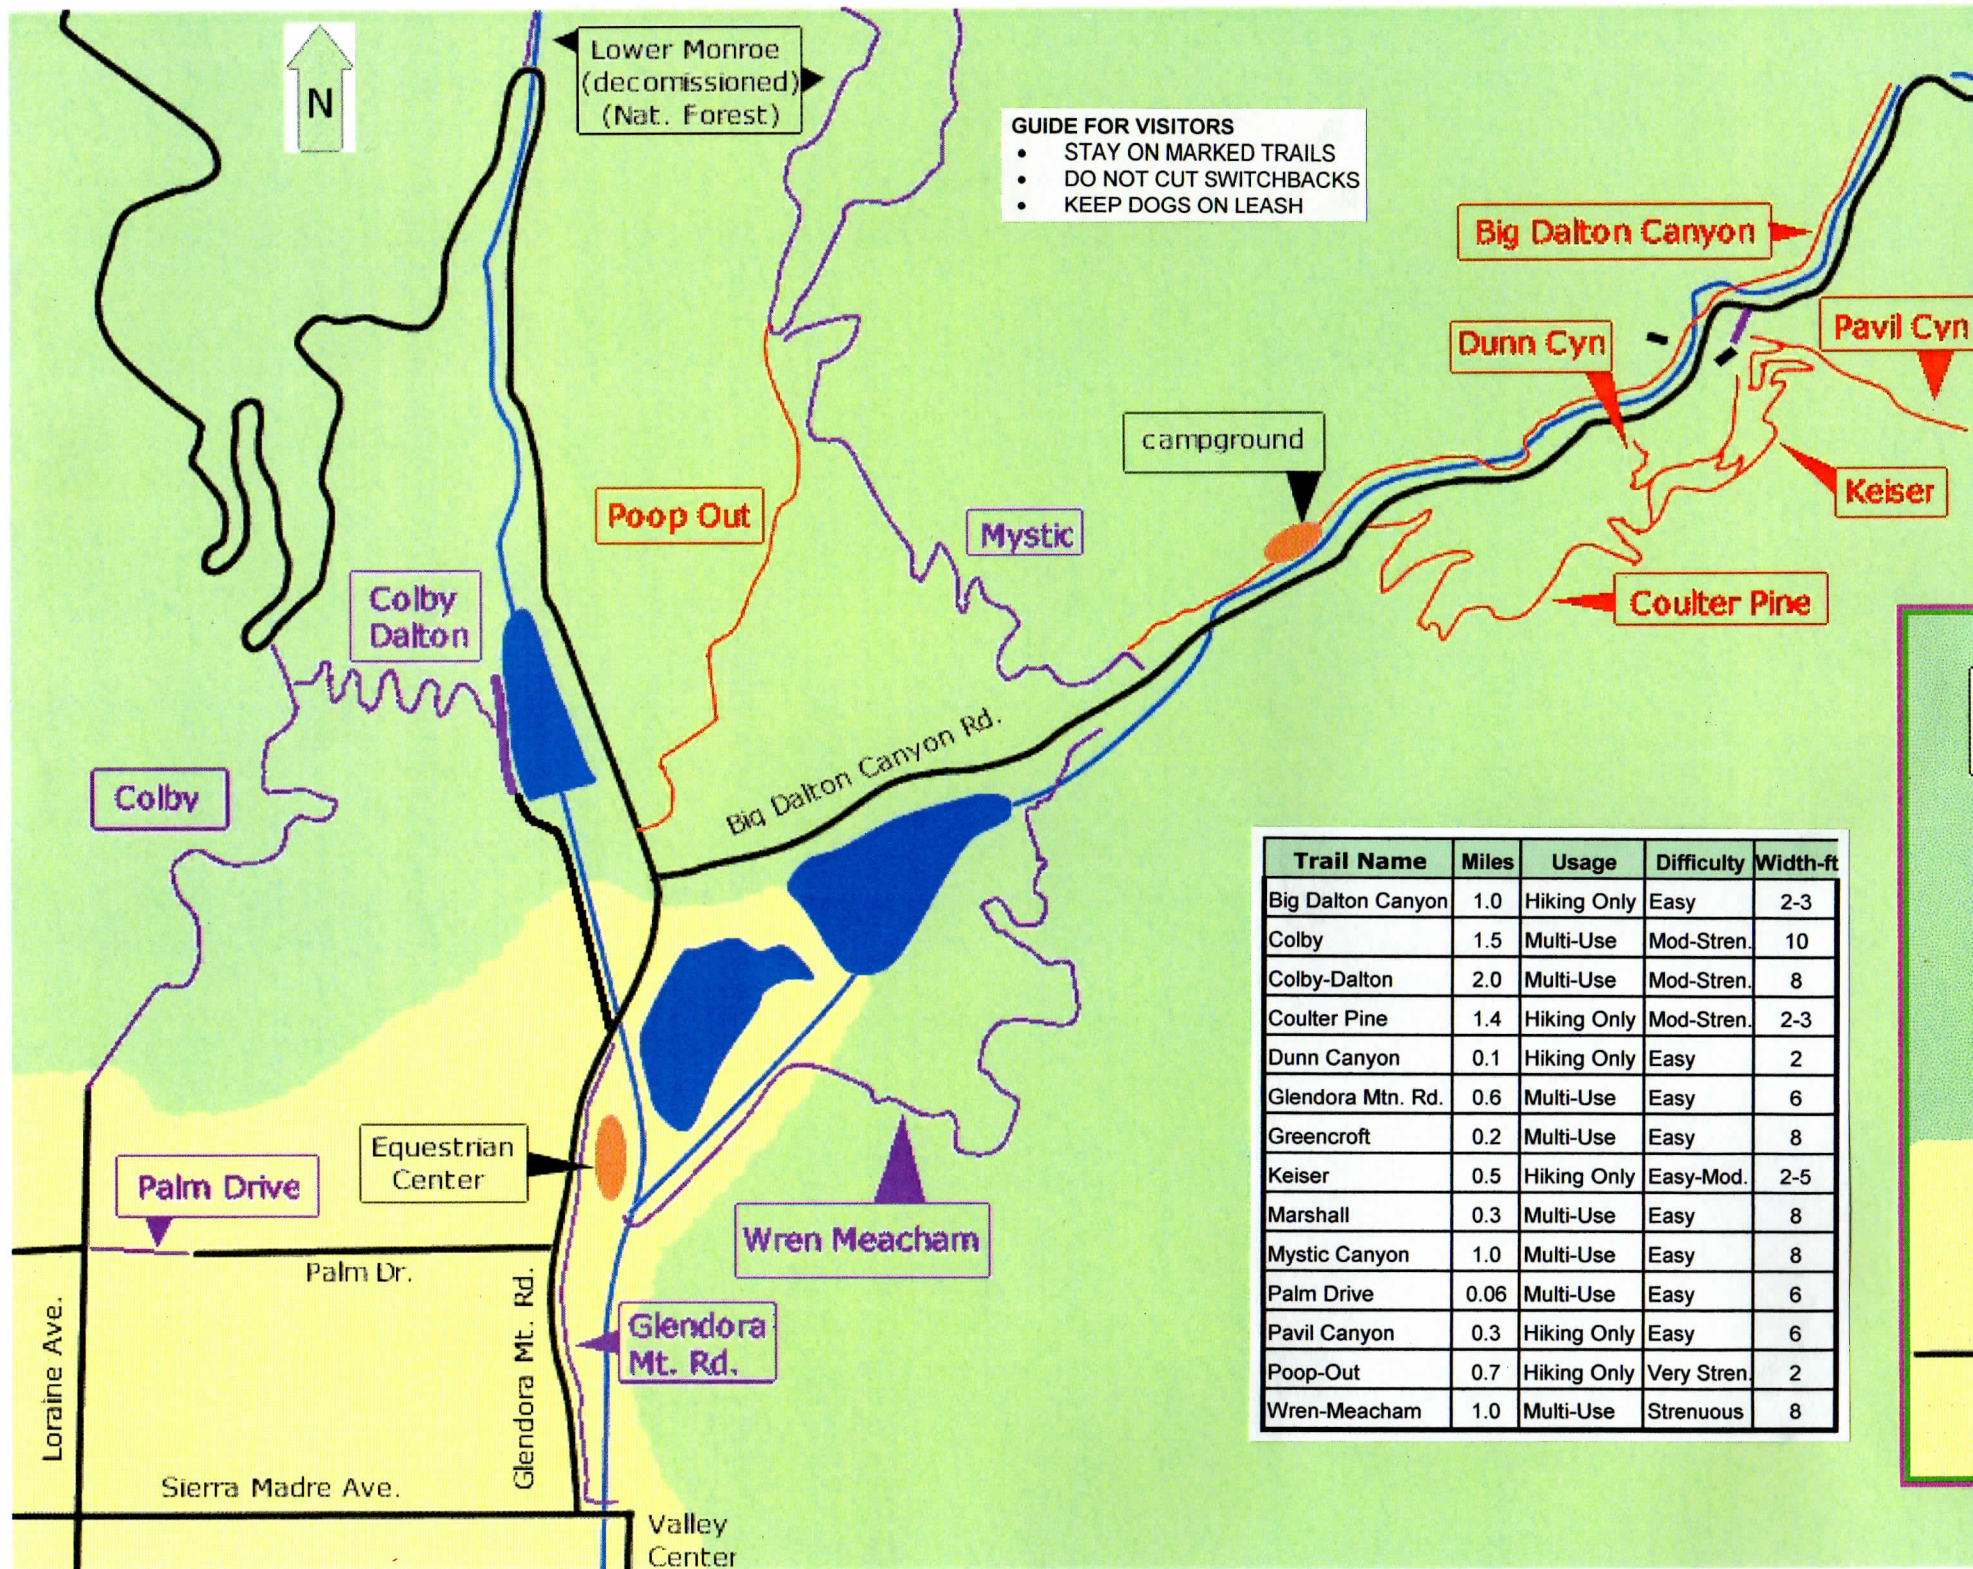

CITY OF GLENDORA NORTH TRAILS AREA

COLOR KEY	
Hiking Only	
Multi-Use	

Trail Name	Miles	Usage	Difficulty	Width-ft
Big Dalton Canyon	1.0	Hiking Only	Easy	2-3
Colby	1.5	Multi-Use	Mod-Stren.	10
Colby-Dalton	2.0	Multi-Use	Mod-Stren.	8
Coulter Pine	1.4	Hiking Only	Mod-Stren.	2-3
Dunn Canyon	0.1	Hiking Only	Easy	2
Glendora Mtn. Rd.	0.6	Multi-Use	Easy	6
Greencroft	0.2	Multi-Use	Easy	8
Keiser	0.5	Hiking Only	Easy-Mod.	2-5
Marshall	0.3	Multi-Use	Easy	8
Mystic Canyon	1.0	Multi-Use	Easy	8
Palm Drive	0.06	Multi-Use	Easy	6
Pavil Canyon	0.3	Hiking Only	Easy	6
Poop-Out	0.7	Hiking Only	Very Stren.	2
Wren-Meacham	1.0	Multi-Use	Strenuous	8